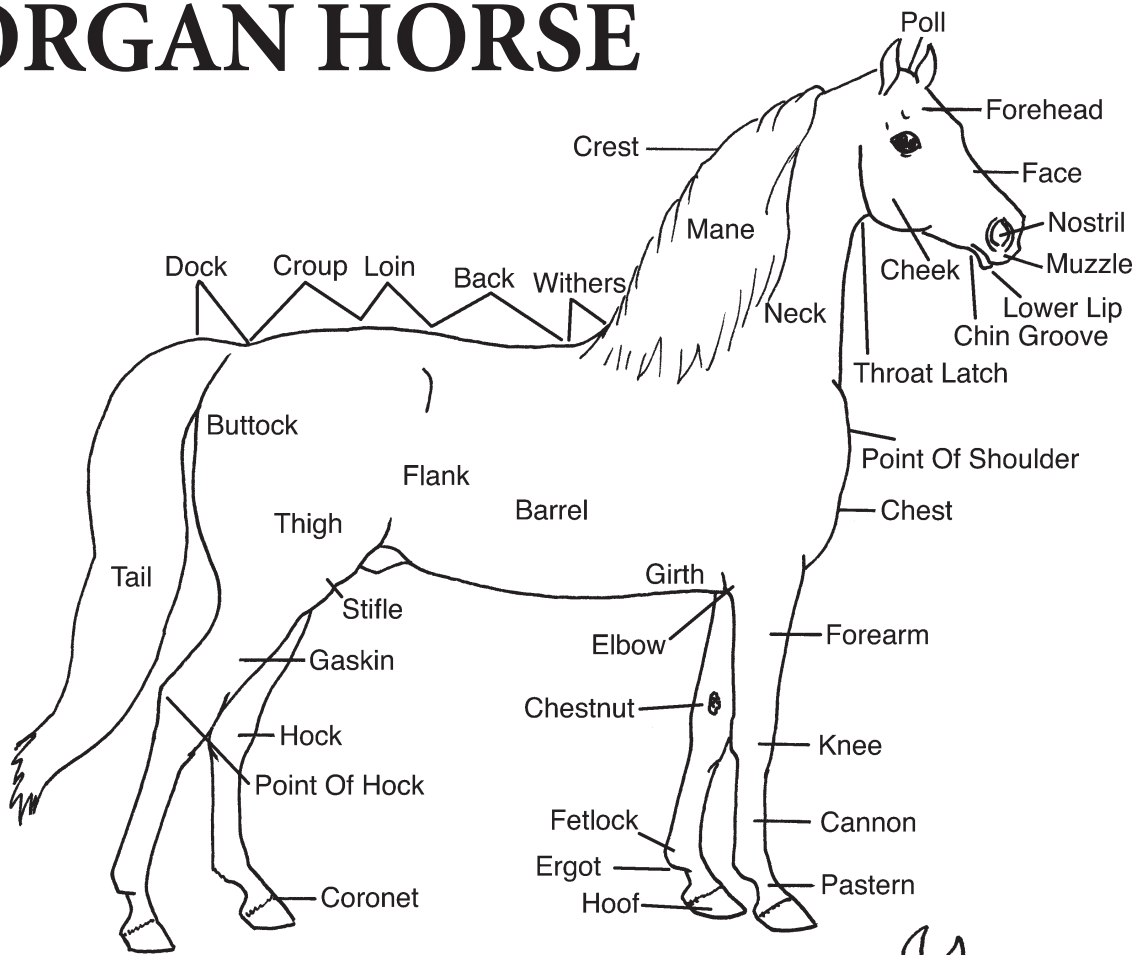

MORGAN HORSE

THE AMERICAN MORGAN HORSE ASSOCIATION

4037 Iron Works Parkway, Suite 130
Lexington, KY 40511-8508

Telephone: (802) 985-4944

Fax: (802) 985-8897

Email: info@morganhorse.com

Website: www.morganhorse.com