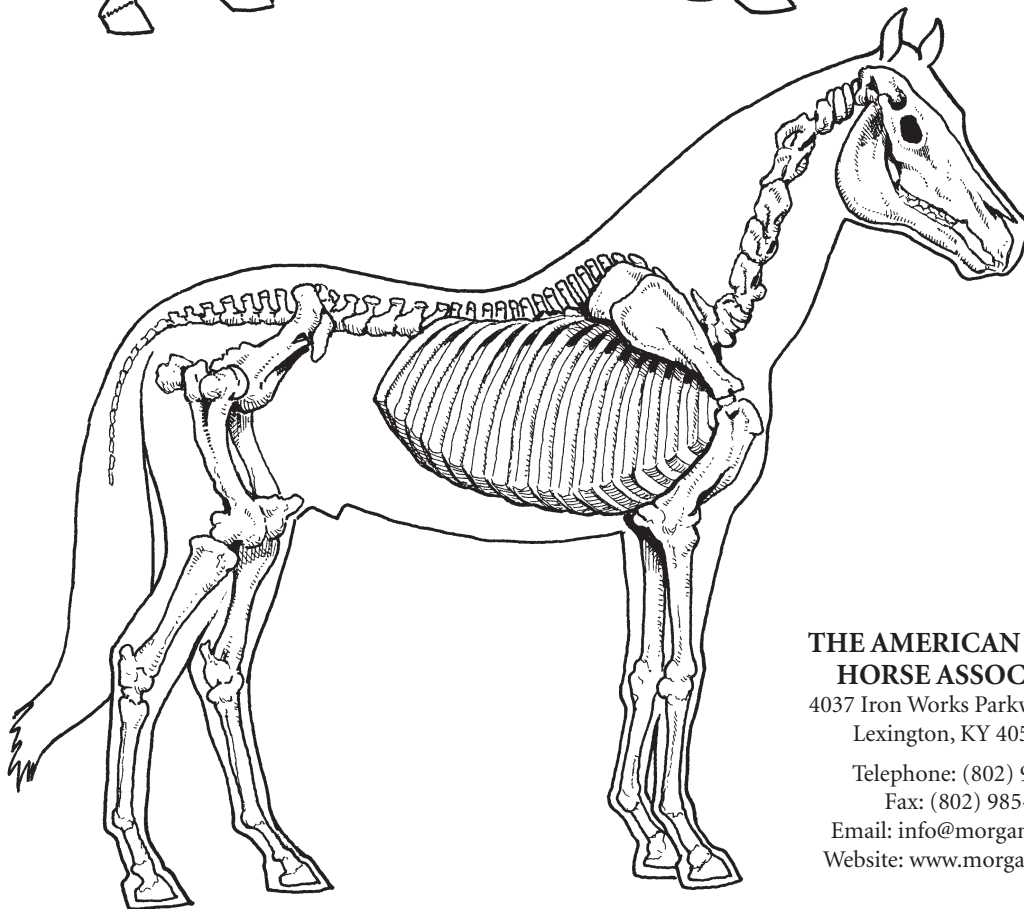

MORGAN HORSE

THE AMERICAN MORGAN HORSE ASSOCIATION

4037 Iron Works Parkway, Suite 130
Lexington, KY 40511-8508

Telephone: (802) 985-4944

Fax: (802) 985-8897

Email: info@morganhorse.com

Website: www.morganhorse.com