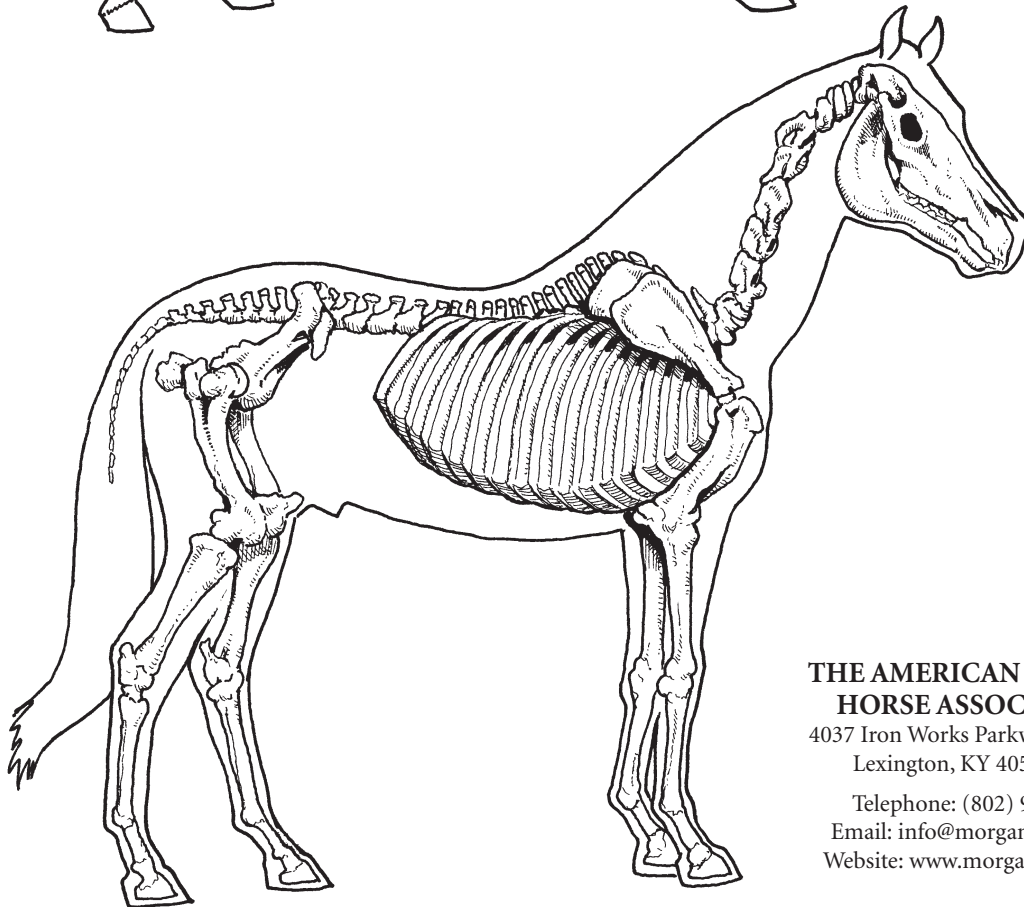

MORGAN HORSE

THE AMERICAN MORGAN HORSE ASSOCIATION

4037 Iron Works Parkway, Suite 130
Lexington, KY 40511-8508

Telephone: (802) 985-4944
Email: info@morganhorse.com
Website: www.morganhorse.com