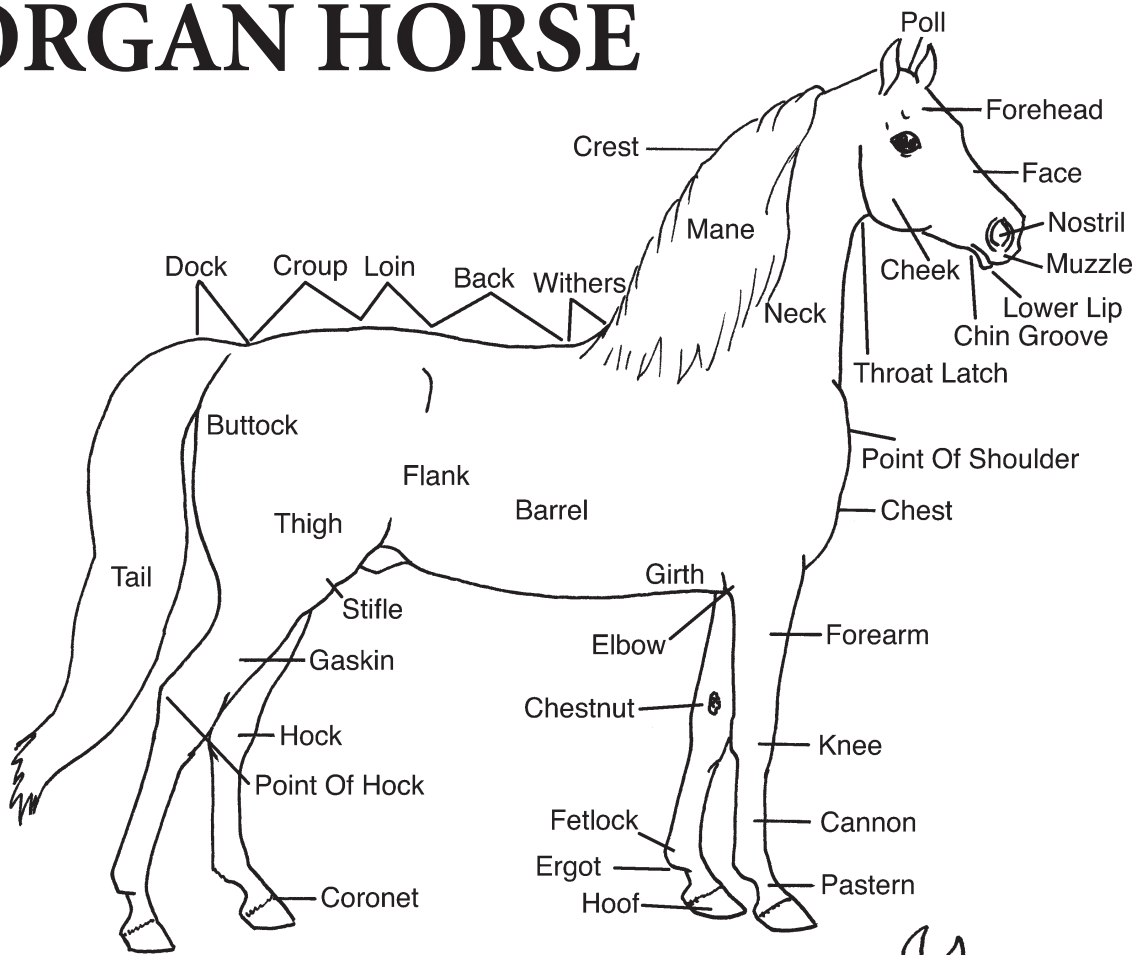

MORGAN HORSE

THE AMERICAN MORGAN HORSE ASSOCIATION

4037 Iron Works Parkway, Suite 130
Lexington, KY 40511-8508

Telephone: (802) 985-4944
Email: info@morganhorse.com
Website: www.morganhorse.com